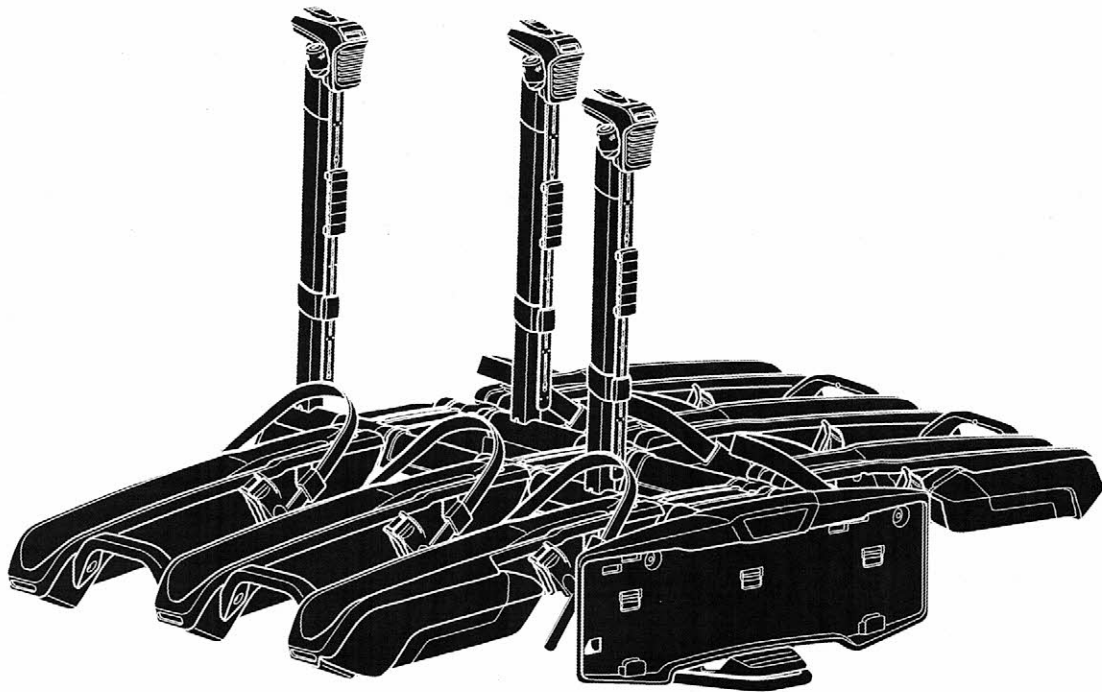

> Instructions

Thule Epos 3
9791, 9792

**EN****TOW BAR-MOUNTED BIKE CARRIER**

FAILURE TO COMPLY WITH THE MANUFACTURER'S INSTRUCTIONS CAN LEAD TO SERIOUS INJURY OR DEATH.

IMPORTANT - READ CAREFULLY AND KEEP FOR FUTURE REFERENCE.