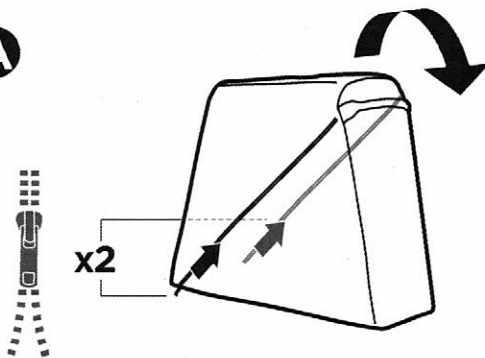

Thule Epos 3 Storage Bag

9793

A