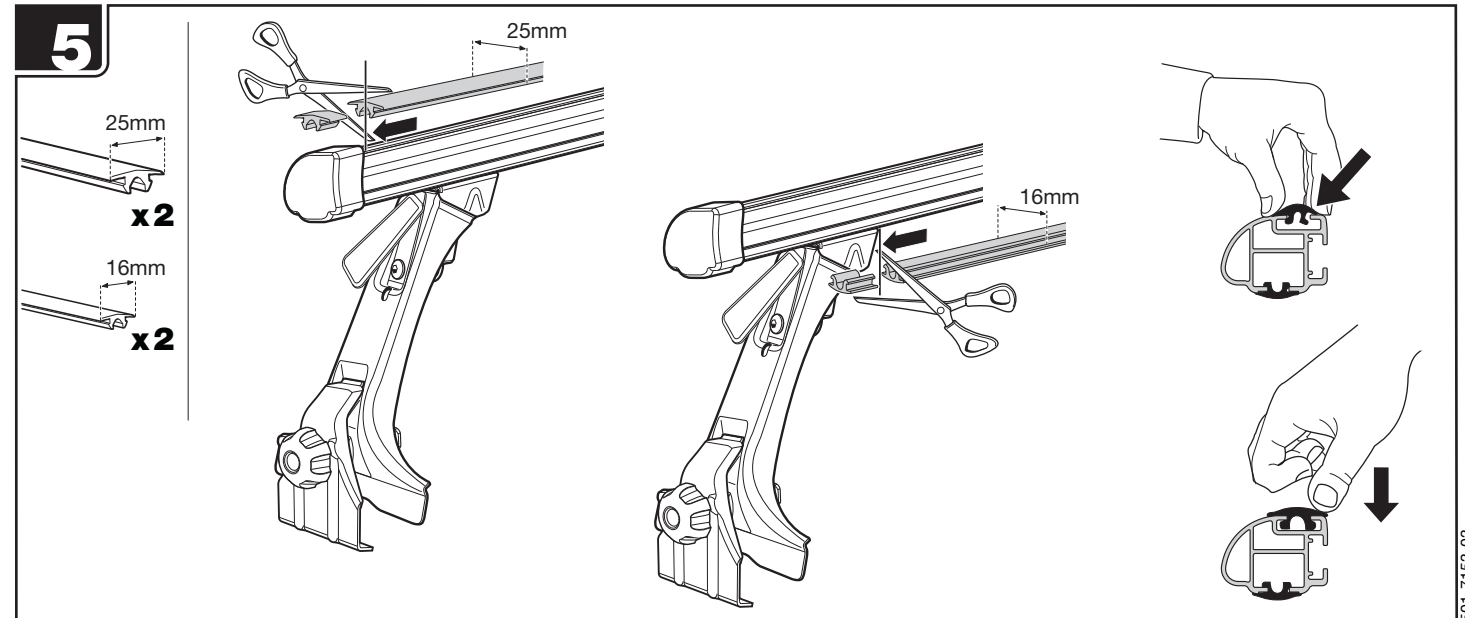

6

6 Kg + xx kg = **Max. 75 kg**

Max. 80 km/h

Footpack 9531

THULE
SWEDEN
PROFESSIONAL

2

3