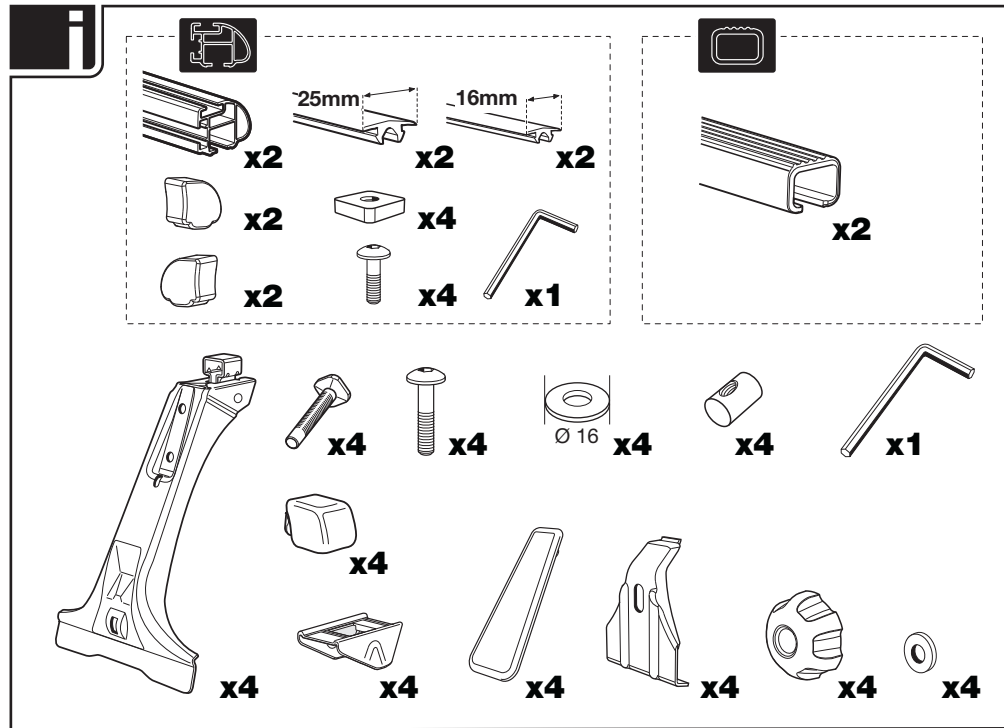

6

6 Kg + xx kg = **Max. 75 kg**

Max. 80 km/h

Footpack 9531

THULE
SWEDEN
PROFESSIONAL

2

3