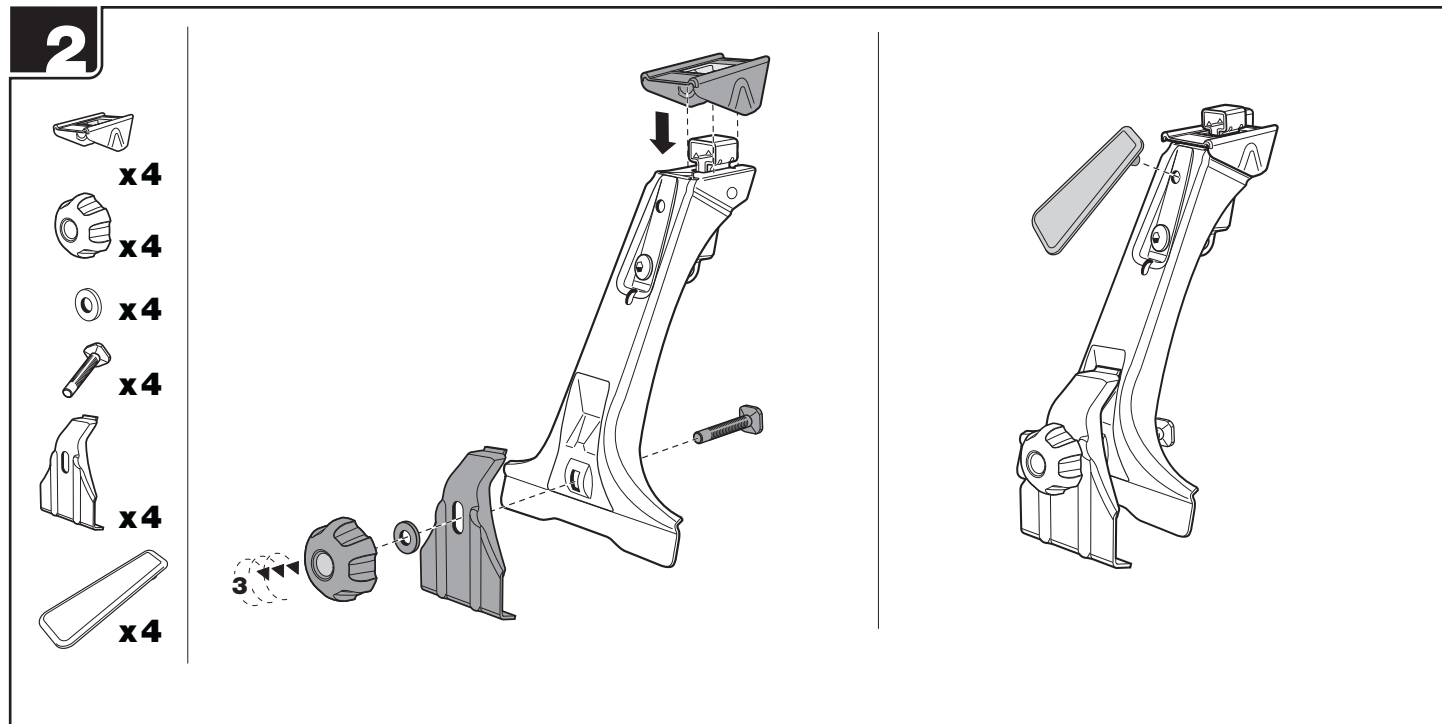

6

6 Kg + xx kg = **Max. 75 kg**

Max. 80 km/h

Footpack 9531

THULE
SWEDEN
PROFESSIONAL

2

3