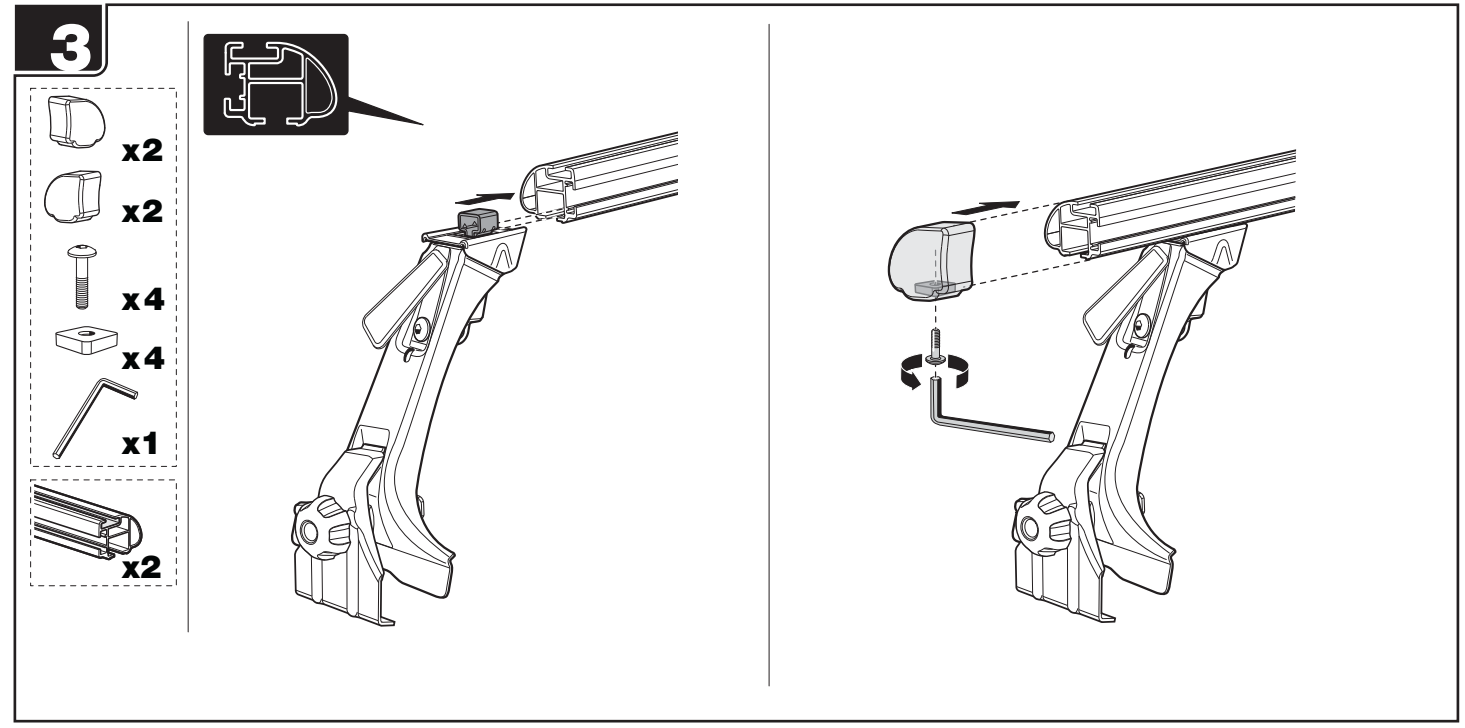

6

6 Kg + xx kg = **Max. 75 kg**

Max. 80 km/h

Footpack 9531

THULE
SWEDEN
PROFESSIONAL

2

3