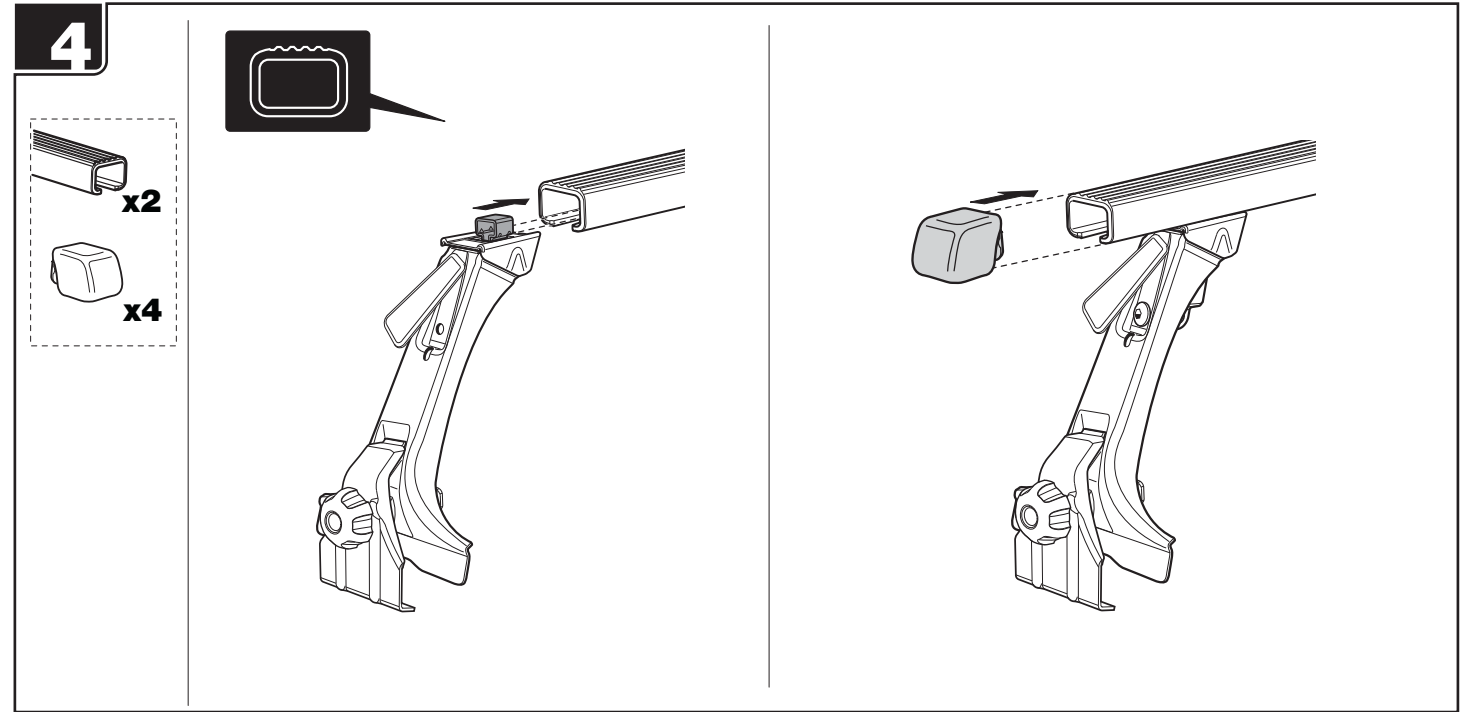

6

6 Kg + xx kg = **Max. 75 kg**

Max. 80 km/h

Footpack 9531

THULE
SWEDEN
PROFESSIONAL

2

3