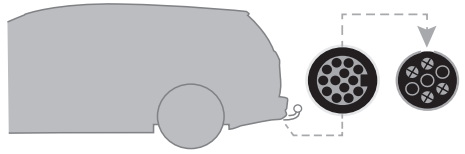

9906

**7-zu-13 pol Adapter
7-to-13 pin Adapter**

9907

**13-zu-7 pol Adapter
13-to-7 pin Adapter**

9173

**Transportrad
Transport wheel**

9171

BackSpace Box

9762

**Neutrales Kennzeichen
Temporary registration plate**

9904

**3. Bremsleuchte 13-pin
3rd Brake-light 13-pin**

Thule One-Key System

544 (x4)

596 (x6)

588 (x8)

452 (x12)