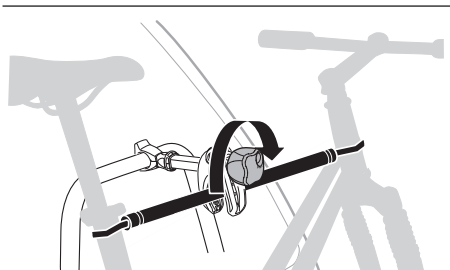

982

Rahmenadapter
Bike Frame Adapter