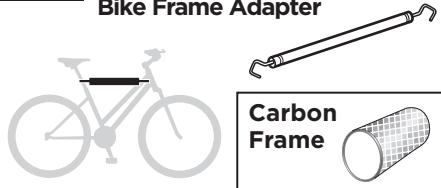

982

Rahmenadapter
Bike Frame Adapter