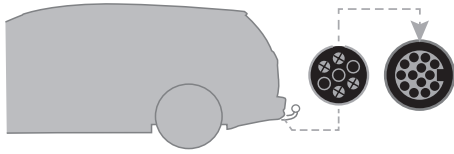

9906

**7-zu-13 pol Adapter
7-to-13 pin Adapter**

9907

**13-zu-7 pol Adapter
13-to-7 pin Adapter**