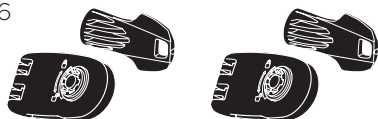

9772

Thule Number Plate

9762

Thule Wheel Strap Locks

986

Thule Carbon Frame Protector

984

Thule XXL Fatbike Wheel Straps